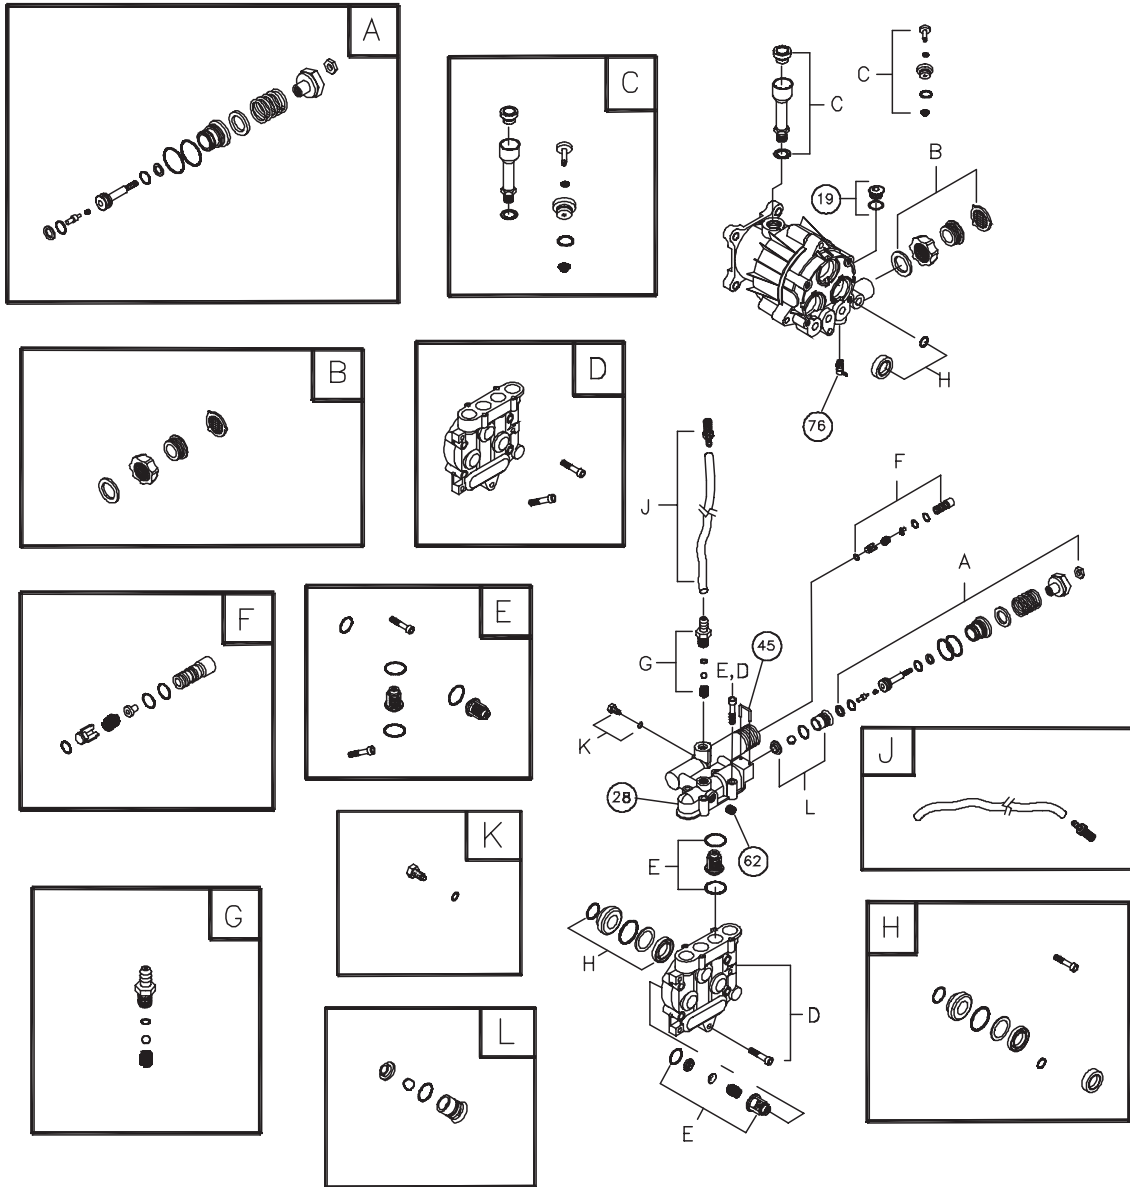

Exploded View and Parts List — Main Unit

Item	Part #	Description
1	203081GS	ASSY, Base
2	Y201499GS	HANDLE
3	203082GS	KIT, Billboard, w/Decals & Clips
	195964GS	Clips, Tree
	30809GS	Grommet
4	192131GS	KIT, Pump Mounting Hardware
5	198347GS	ASSY, Pump
	194298GS	Valve, Thermal Relief
	23139DGS	Key
6	203083GS	KIT, Wheel
	200520GS	Hubcap
	192050GS	E-Ring
7	202017GS	HOSE
8	200595GS	EXTENSION
9	192553GS	KIT, Vibration Mount
10	199990GS	GUN
11	202182GS	KIT, Nozzle
	201580RGS	Nozzle, QC, Project Pro, Yellow
	201580XGS	Nozzle, QC, Project Pro, Orange
	201580AAGS	Nozzle, QC, Project Pro, Red
	198841GS	Nozzle, Plastic, Soap
12	B2203GS	KIT, Handle Fastening
13	192134GS	KIT, Engine Mounting Hardware
900	§	ENGINE

Items Not Illustrated:

203768GS	MANUAL, Operator's
202494GS	DECAL, Engine
202495GS	DECAL, Air Cleaner
200658GS	DECAL, Recoil
87815GS	GOGGLES
201314GS	AXLE
BB3061BGS	OIL BOTTLE
695755	KNOB, Throttle
194256GS	KIT, Hang Tag, Warning

Exploded View and Parts List — Pump

Item	Part #	Description
19	190571GS	CAP, Oil
28	198102GS	MANIFOLD
45	190578GS	PIN
62	190581GS	CAP, 1/8
76	194298GS	THERMAL RELIEF
A	190594GS	KIT, UNLOADER
B	190670GS	KIT, WATER INLET
C	190669GS	KIT, BREATHER TUBE
D	193808GS	KIT, HEAD BRASS
E	193806GS	KIT, CHECK VALVES
F	190592GS	KIT, INLET CHECK
G	190593GS	KIT, CHEMICAL INJECTION

Item	Part #	Description
H	193807GS	KIT, SEAL SET
J	189971GS	KIT, CHEMICAL HOSE
K	193971GS	KIT, PIPE FITTING
L	193972GS	KIT, UNLOADER SEAT

Parts Not Illustrated

190585GS	OIL BOTTLE
B2384GS	FILTER, Inlet

NOTE: Item letters A - L are service kits and include all parts shown within the box.